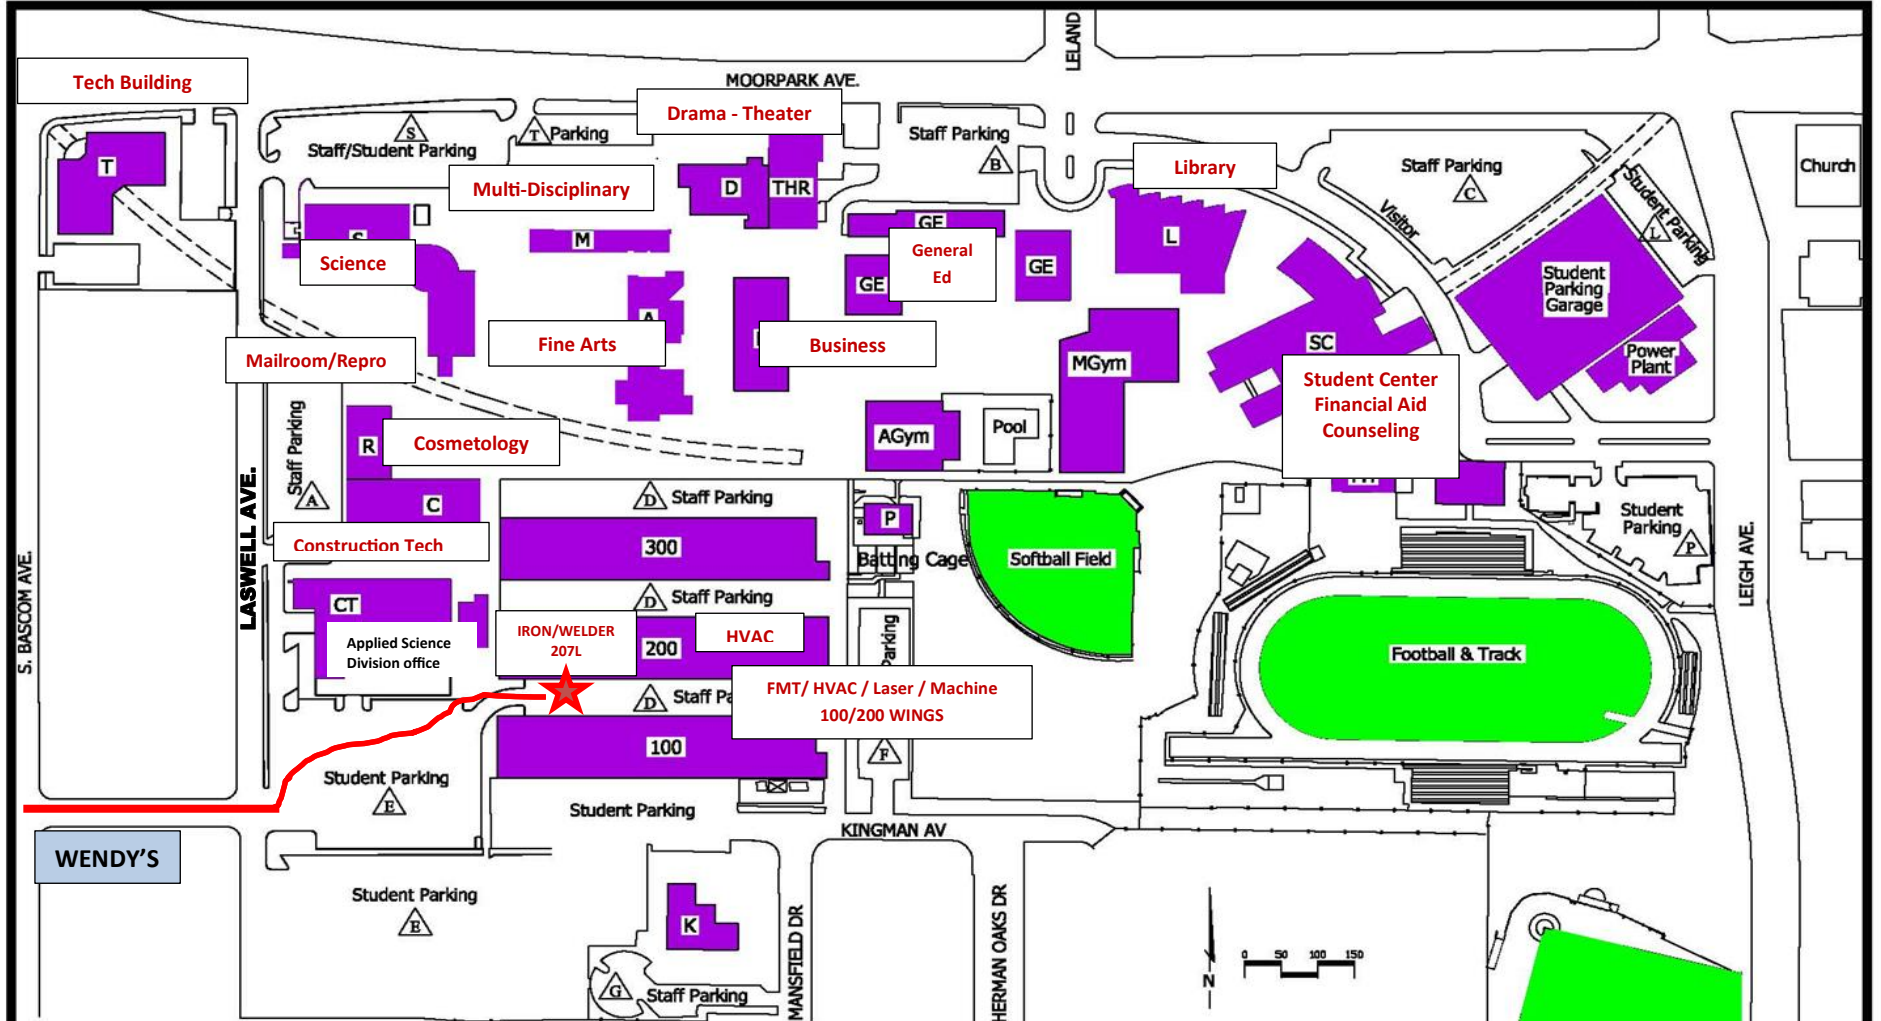

SAN JOSE CITY COLLEGE

Campus Map

100 Classrooms	CT Career Technology	K Child Development Center	SC Student Center
200 Classrooms	D Drama	L Library/Learning Resource Center	Admission & Records
300 Classrooms	M Multi-Disciplinary Building	R Reprographics	Assessment Center
A Fine Arts Center	GE General Education	S Science Complex	Cafeteria
B Business	AGym Auxiliary Gym	T Technology Center	Campus Police
C Cosmetology	MGym Main Gym		Campus Store
Esthetician			Counseling
			Financial Aid
			Info Desk