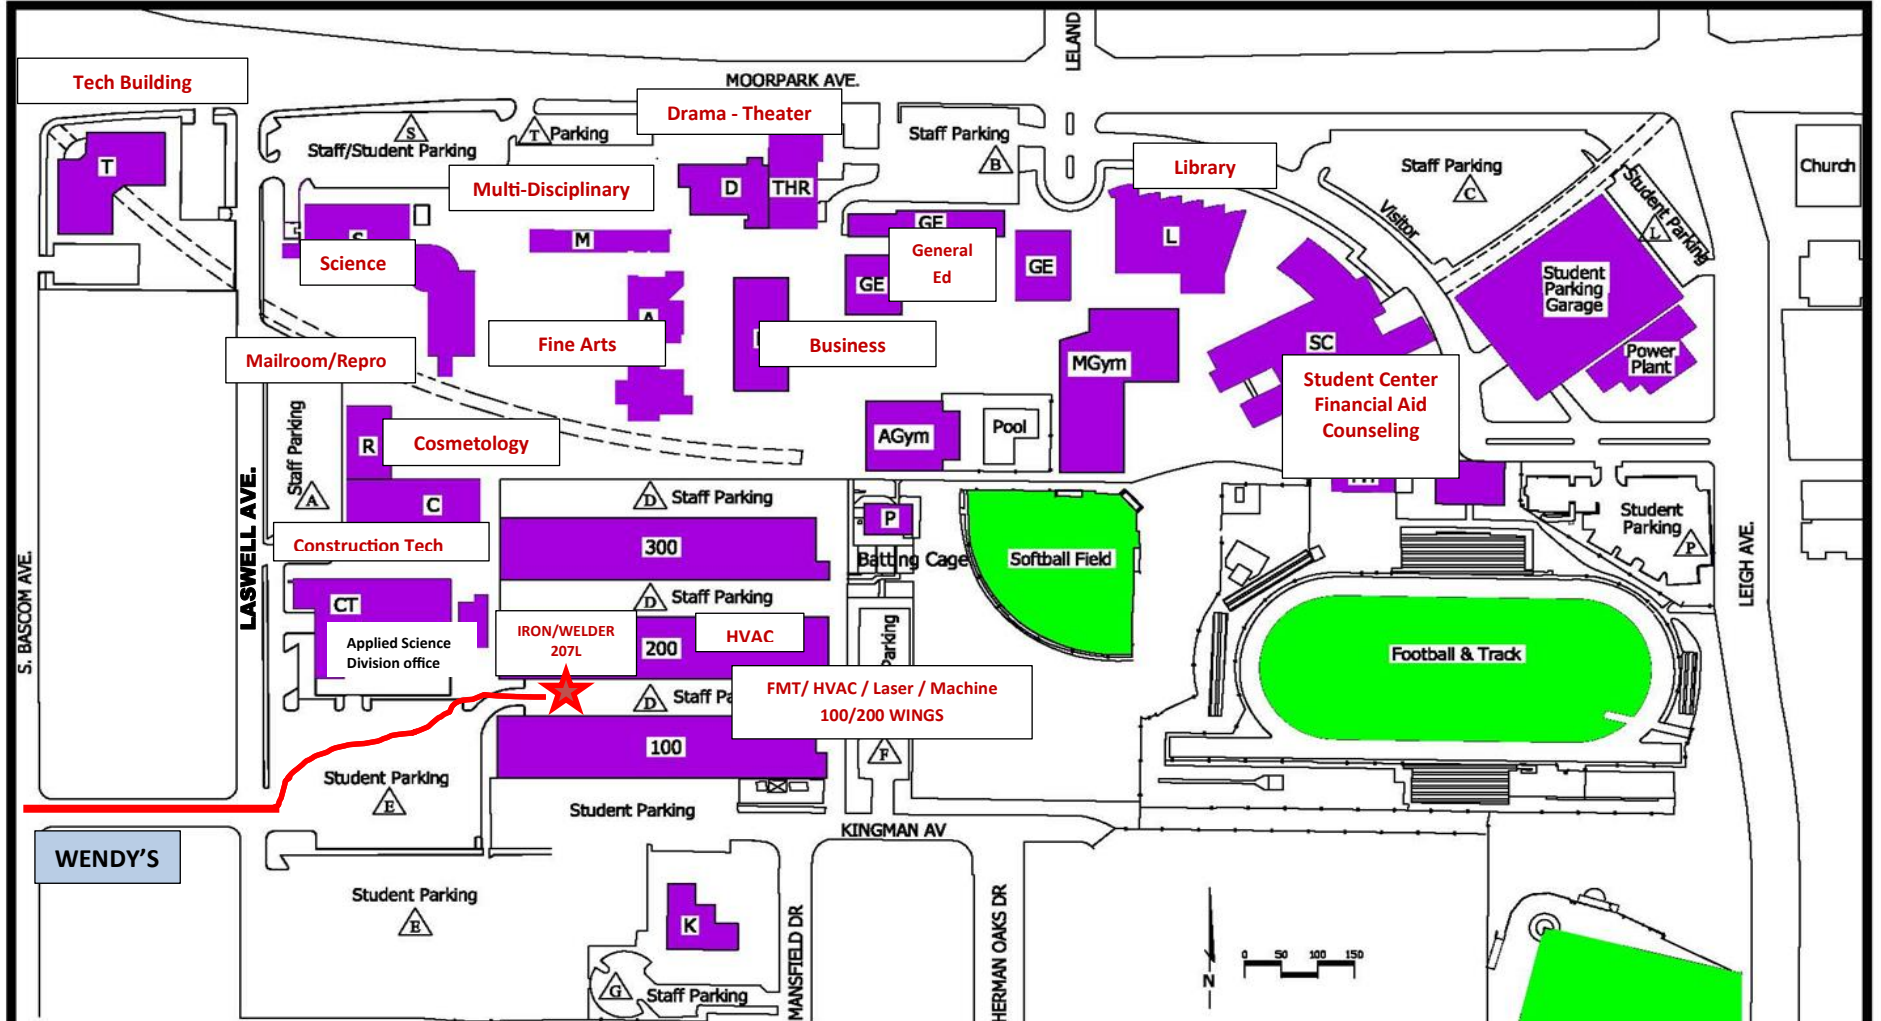

SAN JOSE CITY COLLEGE

Campus Map

100 Classrooms	CT Career Technology	K Child Development Center	SC Student Center
200 Classrooms	D Drama	L Library/Learning Resource Center	Admission & Records
300 Classrooms	M Multi-Disciplinary Building	R Reprographics	Assessment Center
A Fine Arts Center	GE General Education	S Science Complex	Cafeteria
B Business	AGym Auxiliary Gym	T Technology Center	Campus Police
C Cosmetology	MGym Main Gym	THR Theater	Campus Store
Esthetician			Counseling
			Financial Aid
			Info Desk